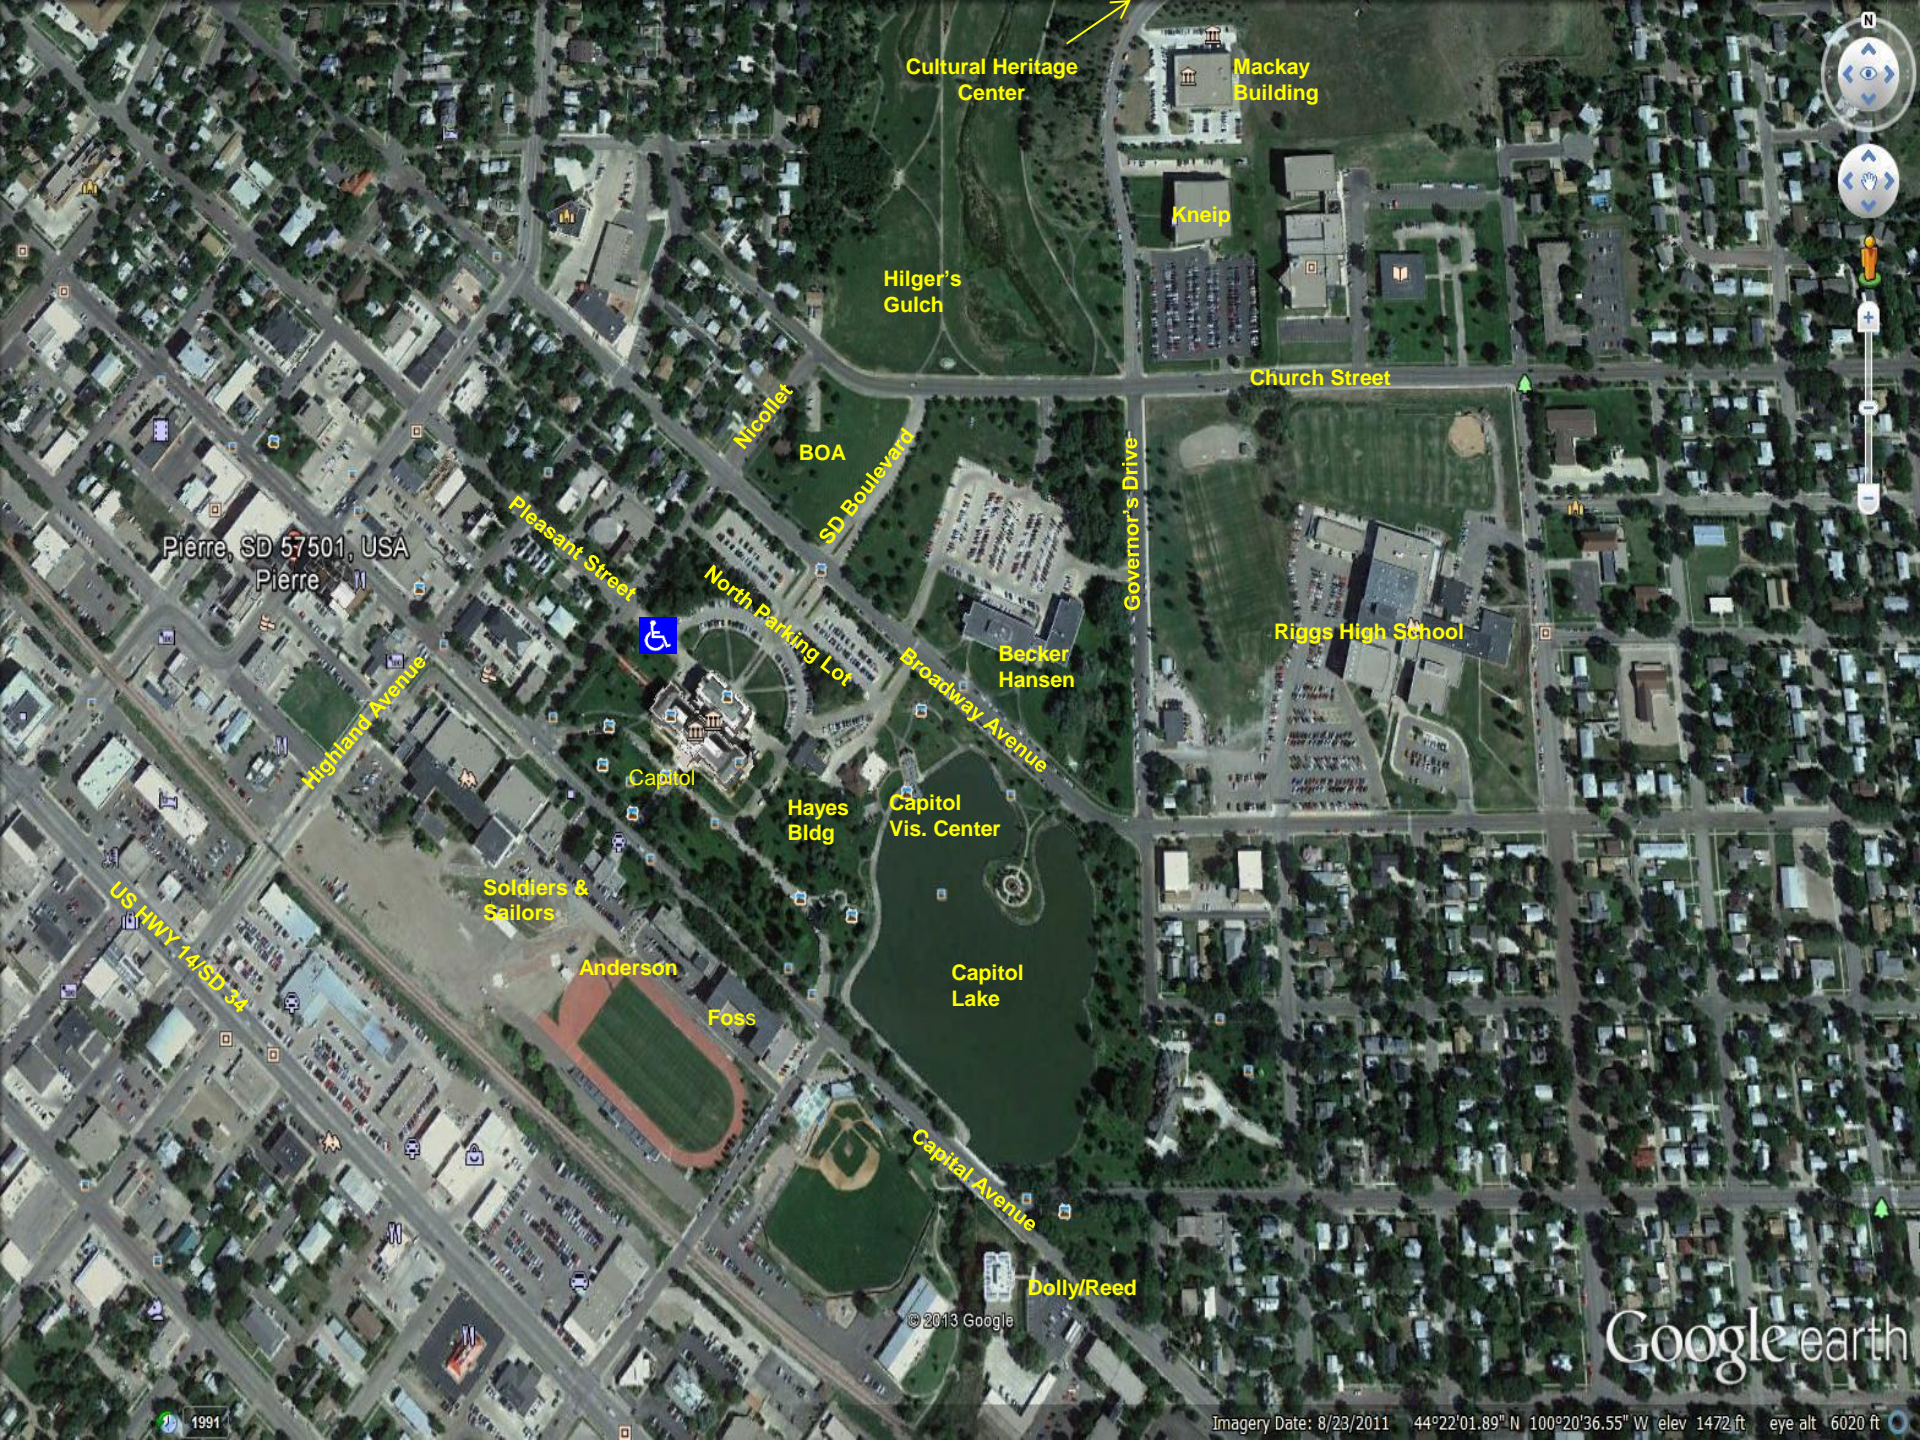

Prop Mgt  
Central Supply  
Central Mail  
Central duplicating

© 2013 Google

Google earth

1991

La Framboise Island

Imagery Date: 8/23/2011 44°21'51.43" N 100°19'41.53" W elev 1513 ft eye alt 14053 ft

Pierre, SD 57501, USA  
Pierre

Cultural Heritage Center

Mackay Building

Kneip

Hilger's Gulch

Church Street

Nicollet

BOA

SD Boulevard

Pleasant Street

North Parking Lot

Governor's Drive

Riggs High School

Becker Hansen

Broadway Avenue

Capitol

Hayes Bldg

Capitol Vis. Center

Soldiers & Sailors

Anderson

Capitol Lake

Foss

Capital Avenue

Dolly/Reed

© 2013 Google